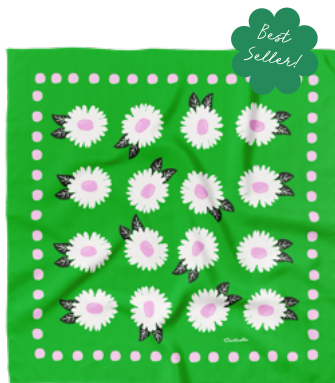

Centinelle

SS 2026

Bandana Cotton/Silk Blend

30% Silk / 70% Cotton 23" x 23" One side printed - Case 2 pcs

Made of a luxurious cotton and silk twill blend with a precise machine-stitched hem.

Perfect as head wraps or neckerchiefs, bandana hairstyles, bandana headband; bandana style is in!

Mushroom Floral Bandana
WSP \$25.00
MF-BAN-0726

Tiny Flowers Bandana
WSP \$25.00
TY-BAN-0526

Fig Bandana
WSP \$25.00
FG-BAN-2539

Pomegranate Bandana
WSP \$25.00
PO-BAN-2540

Bandana Cotton/Silk Blend

30% Silk / 70% Cotton 23" x 23" One side printed - Case 2 pcs

Best Seller!

Watermelon Bandana
WSP \$25.00
WT-BAN-2030

Strawberry Checkers
WSP \$25.00
SCH-BAN-20231

California Pomelo Bandana
WSP \$25.00
PO-BA-023

Best Seller!

Tomatoes Bandana
WSP \$25.00
TO-BAN-05

Best Seller!

Glowing Chard Bandana
WSP \$25.00
GC2101

Bandana Cotton/Silk Blend

30% Silk / 70% Cotton 23" x 23" One side printed - Case 2 pcs

Nasturtium Bandana
WSP \$25.00
NAGR-2012

White Flowers Bandana
WSP \$25.00
WT-BAN-2030