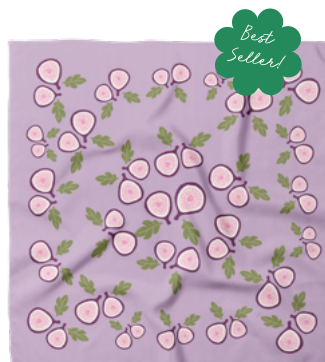

Centinelle

SS 2026

Bandana Cotton/Silk Blend

30% Silk / 70% Cotton 23" x 23" One side printed - Case 2 pcs

Made of a luxurious cotton and silk twill blend with a precise machine-stitched hem.

Perfect as head wraps or neckerchiefs, bandana hairstyles, bandana headband; bandana style is in!

Mushroom Floral Bandana
WSP \$25.00
MF-BAN-0726

Tiny Flowers Bandana
WSP \$25.00
TY-BAN-0526

Fig Bandana
WSP \$25.00
FG-BAN-2539

Pomegranate Bandana
WSP \$25.00
PO-BAN-2540

Bandana Cotton/Silk Blend

30% Silk / 70% Cotton 23" x 23" One side printed - Case 2 pcs