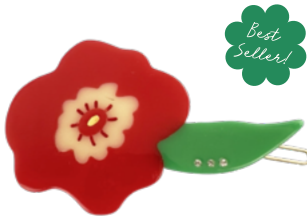

Hair Clips

Made of cellulose acetate, spliced technique and little crystals.
Different Case pack per item

Red Flower Hair Clip
2.5 in x 1.2 in
Case 5
RDFL-SS25
WSP $9