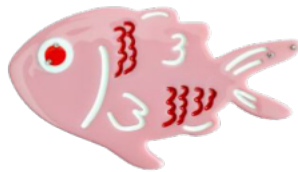

Mushroom Floral Alligator Clip
2.3 in x 0.98 in
Case 5
MF-AC-2234
WSP \$9

PREORDER: Ships April 2025

Tiny Flowers Alligator Clip
2.3 in x 0.98 in
Case 5
TN-FL-2222
WSP \$12

PREORDER: Ships April 2025

Fig Alligator Clip
2.3 in x 0.98 in
Case 5
FIG-AL-CL-2052
WSP \$9

Pomegranate Alligator Clip
2.3 in x 0.98 in
Case 5
POM-AL-CL-2053
WSP \$9

Chat Au Chocolat Alligator
2.5 in x 1 in
Case 5
CAC-AC-2225
WSP \$9

PREORDER: Ships April 2025

Sheep Alligator Clip
2.5 in x 1 in
Case 5
SH-AL-CI-2054
WSP \$9

Orchid Alligator Clip
2.7 in x 1.5 in
Case 5
ORQD-CLW-2034
WSP \$7.5

Vacation Kitty Hair Claw
2.3 in x 2.3 in
Case 5
APCA-AL-2041
WSP \$9

Green Fish Alligator Clip
2.5 in x 1.1 in
Case 5
GFISH-AL-2010
WSP \$8