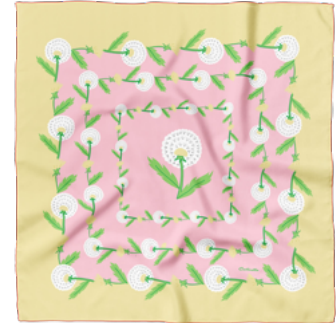

Centinelle

SS 2026

Bandana Cotton/Silk Blend

30% Silk / 70% Cotton 23" x 23" One side printed - Case 2 pcs

Made of a luxurious cotton and silk twill blend with a precise machine-stitched hem.

Perfect as head wraps or neckerchiefs, bandana hairstyles, bandana headband; bandana style is in!

Glowing Chard Bandana
WSP \$25.00
GC2101

Bandana Cotton/Silk Blend

30% Silk / 70% Cotton 23" x 23" One side printed - Case 2 pcs

Nasturtium Bandana
WSP \$25.00
NAGR-2012

White Flowers Bandana
WSP \$25.00
WT-BAN-2030