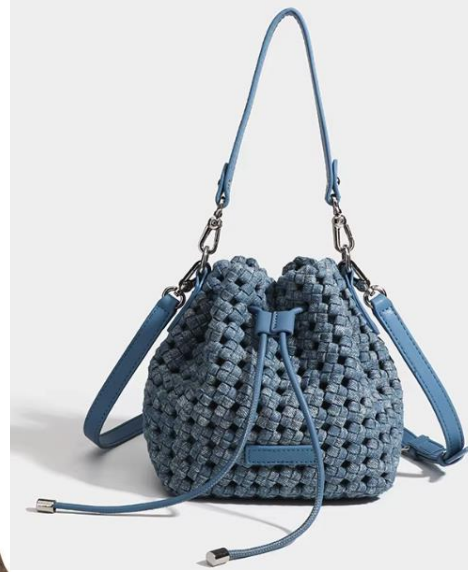

BRANT BUCKET BAG

PRICE: $60/$135

HANDWOVEN NYLON

INCLUDES 2 DETACHEABLE HANDLE/STRAPS

PULL CLOSURE

DIMENSIONS; 9"(W) x 7"(H) x 6"(D)

New Style

DENIM