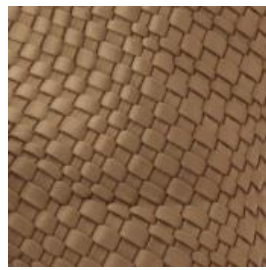

BLACK

BONE

TINY WOVEN TOTE

PRICE: \$55/\$110

New Colors Arrive Jan 2026

NUDE

HANDWOVEN FROM STRANDS OF NEOPRENE
INCLUDES: WOVEN CHAIN STRAP
MAGNETIC CLOSURE & REMOVABLE BASEBOARD
DIMENSIONS: 7"(W) x 6"(H) x 3"(D)