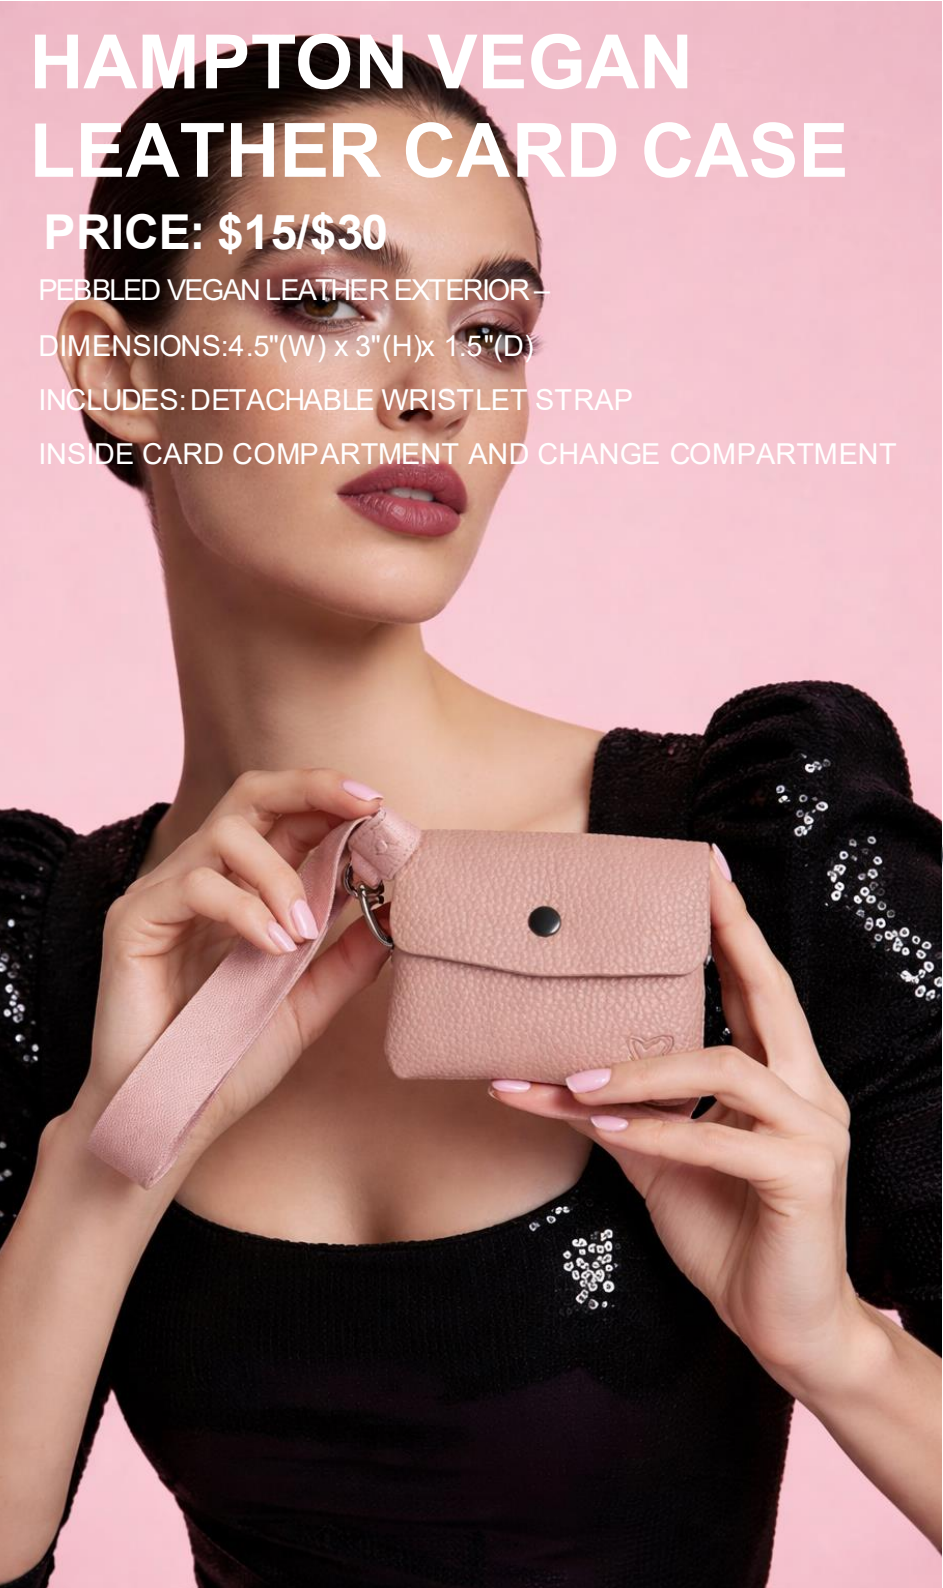

HAMPTON VEGAN LEATHER CARD CASE

PRICE: $15/$30

PEBBLED VEGAN LEATHER EXTERIOR –

DIMENSIONS: 4.5"(W) x 3"(H) x 1.5"(D)

INCLUDES: DETACHABLE WRISTLET STRAP

INSIDE CARD COMPARTMENT AND CHANGE COMPARTMENT