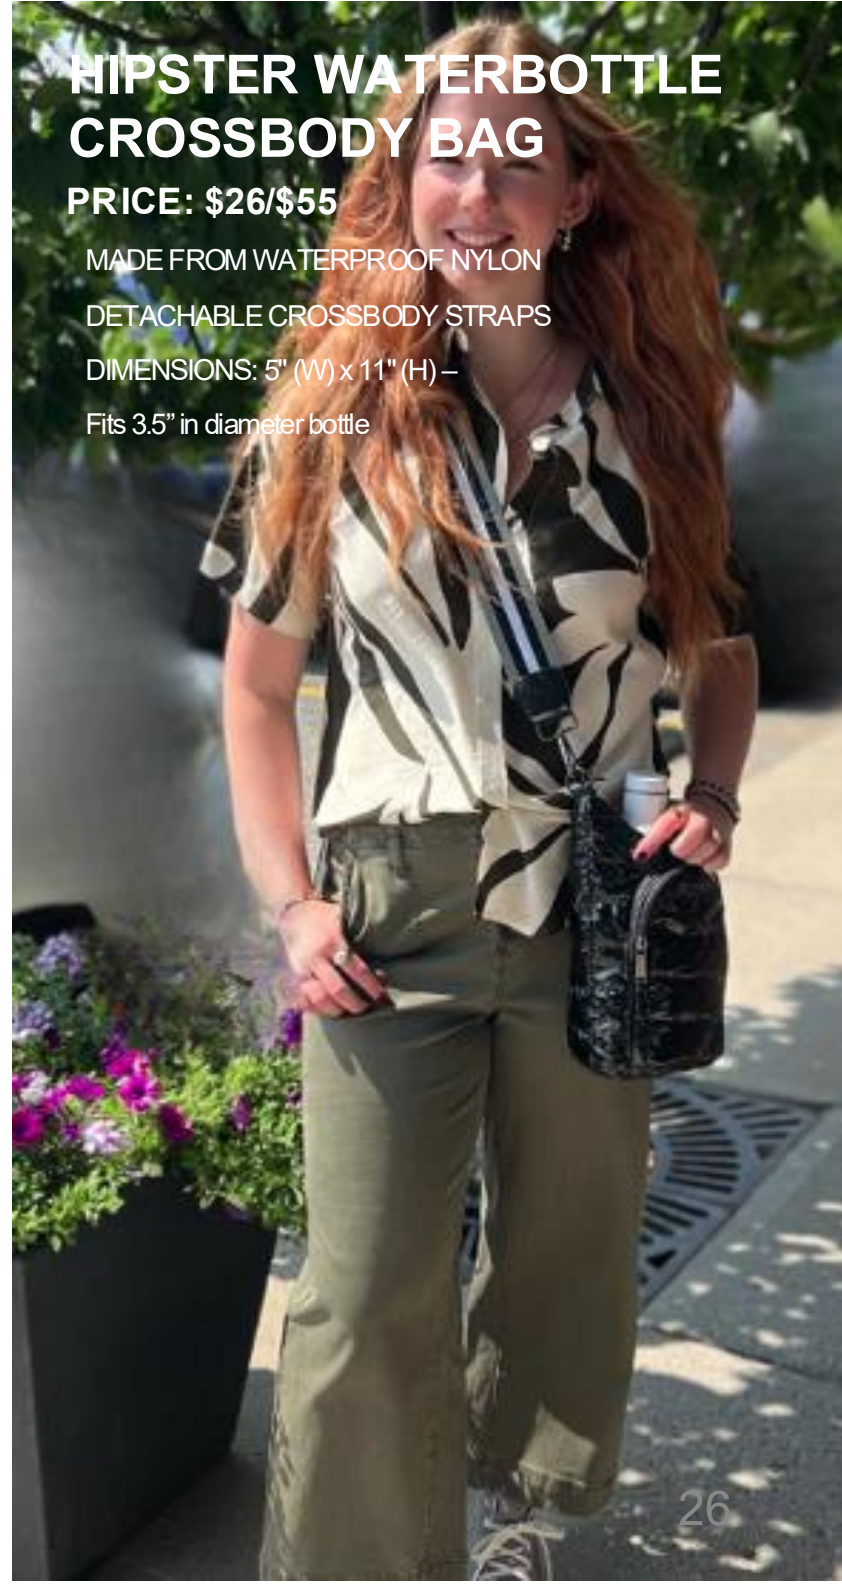

HIPSTER WATERBOTTLE CROSSBODY BAG

PRICE: $26/$55

MADE FROM WATERPROOF NYLON

DETACHABLE CROSSBODY STRAPS

DIMENSIONS: 5" (W) x 11" (H) –

Fits 3.5" in diameter bottle